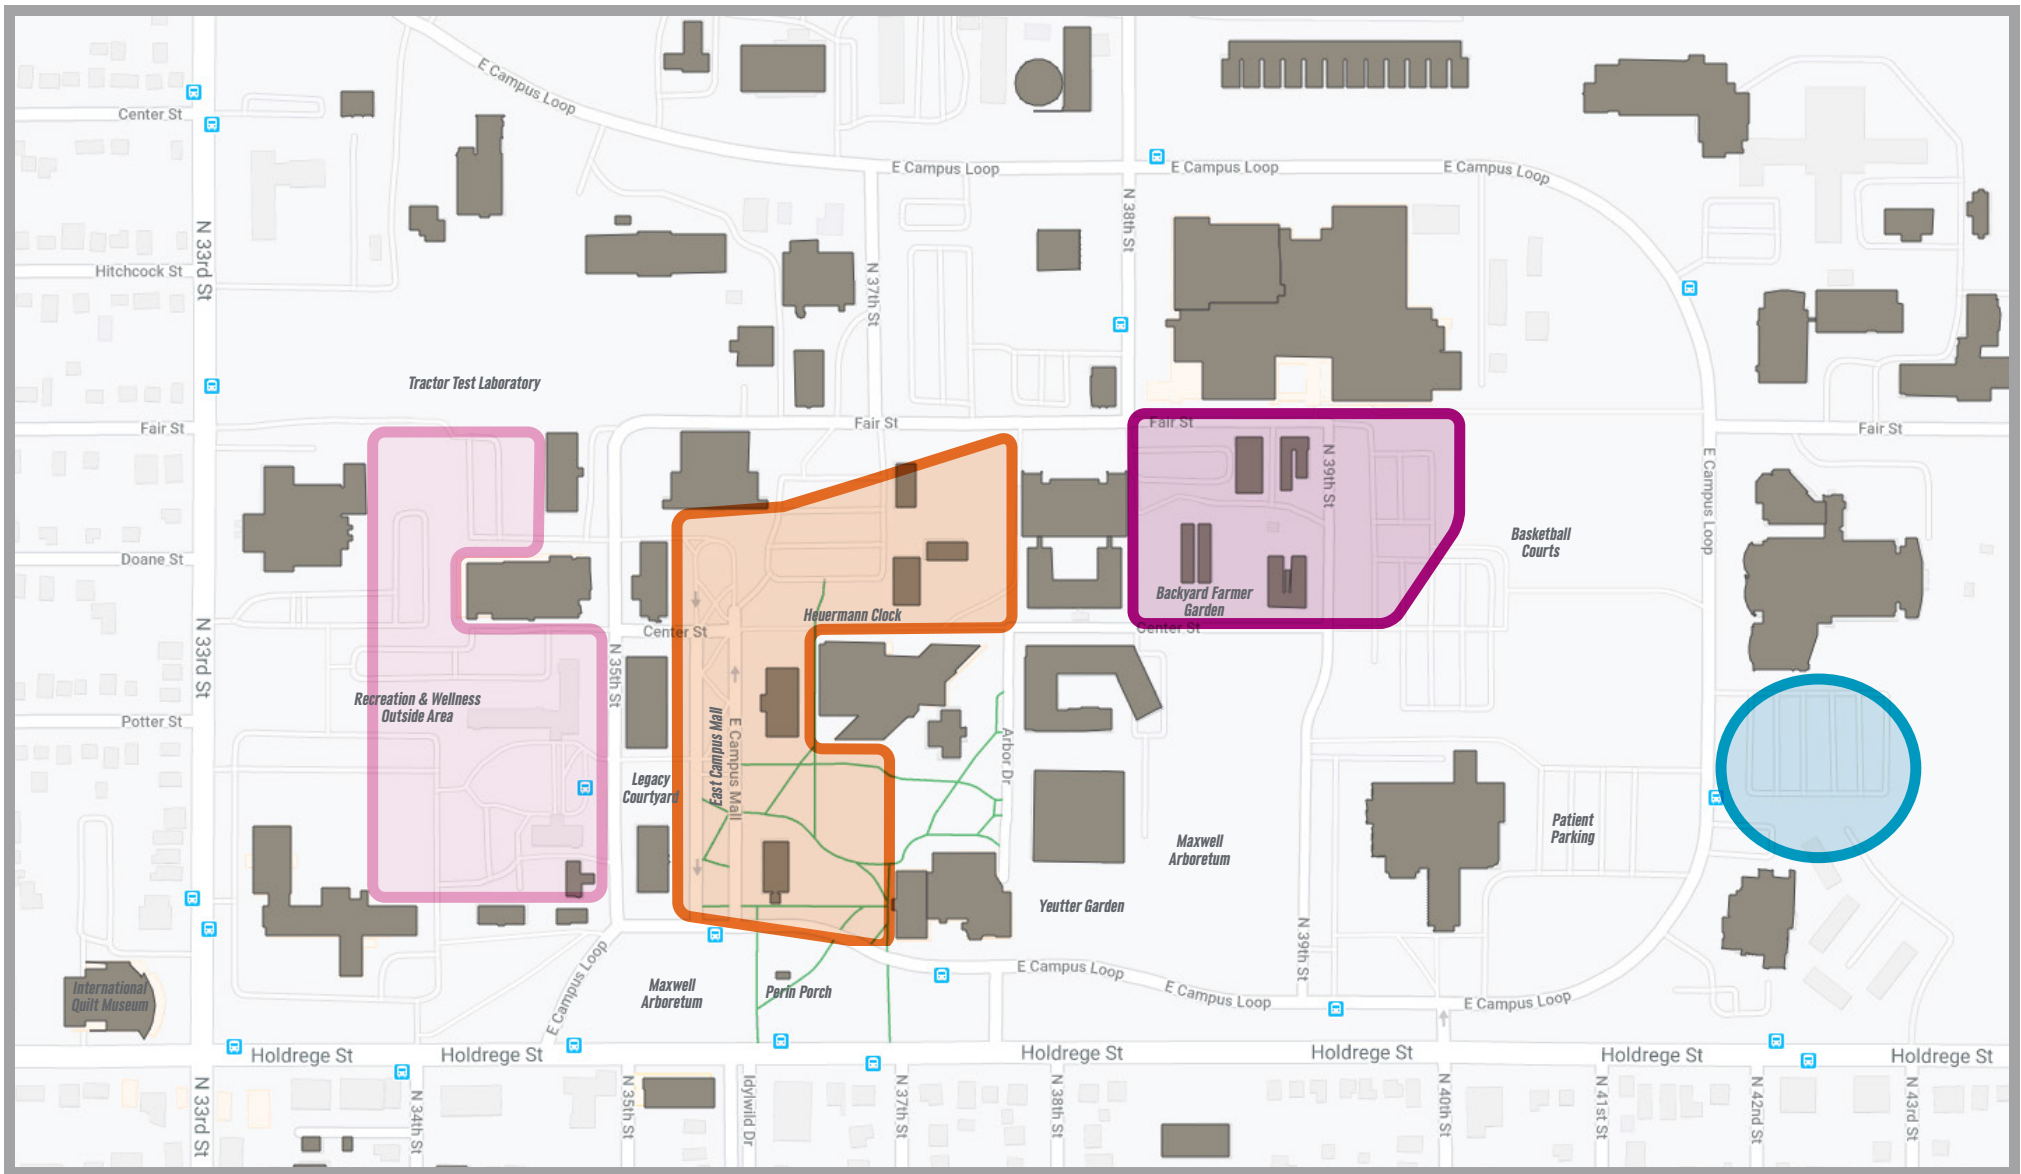

CITY CAMPUS

WIFI OUTDOOR MAP

- COMMONS & GARDENS
- DELTA GAMMA
- HEALTH CENTER
- BEADLE & VINE

The outdoor spaces highlighted in this map have WiFi coverage.

EAST CAMPUS

WIFI OUTDOOR MAP

- COURTS & LOTS
- MALL & CLOCK
- GARDEN & GREENHOUSES
- LAW LOT

The outdoor spaces highlighted in this map have WiFi coverage.