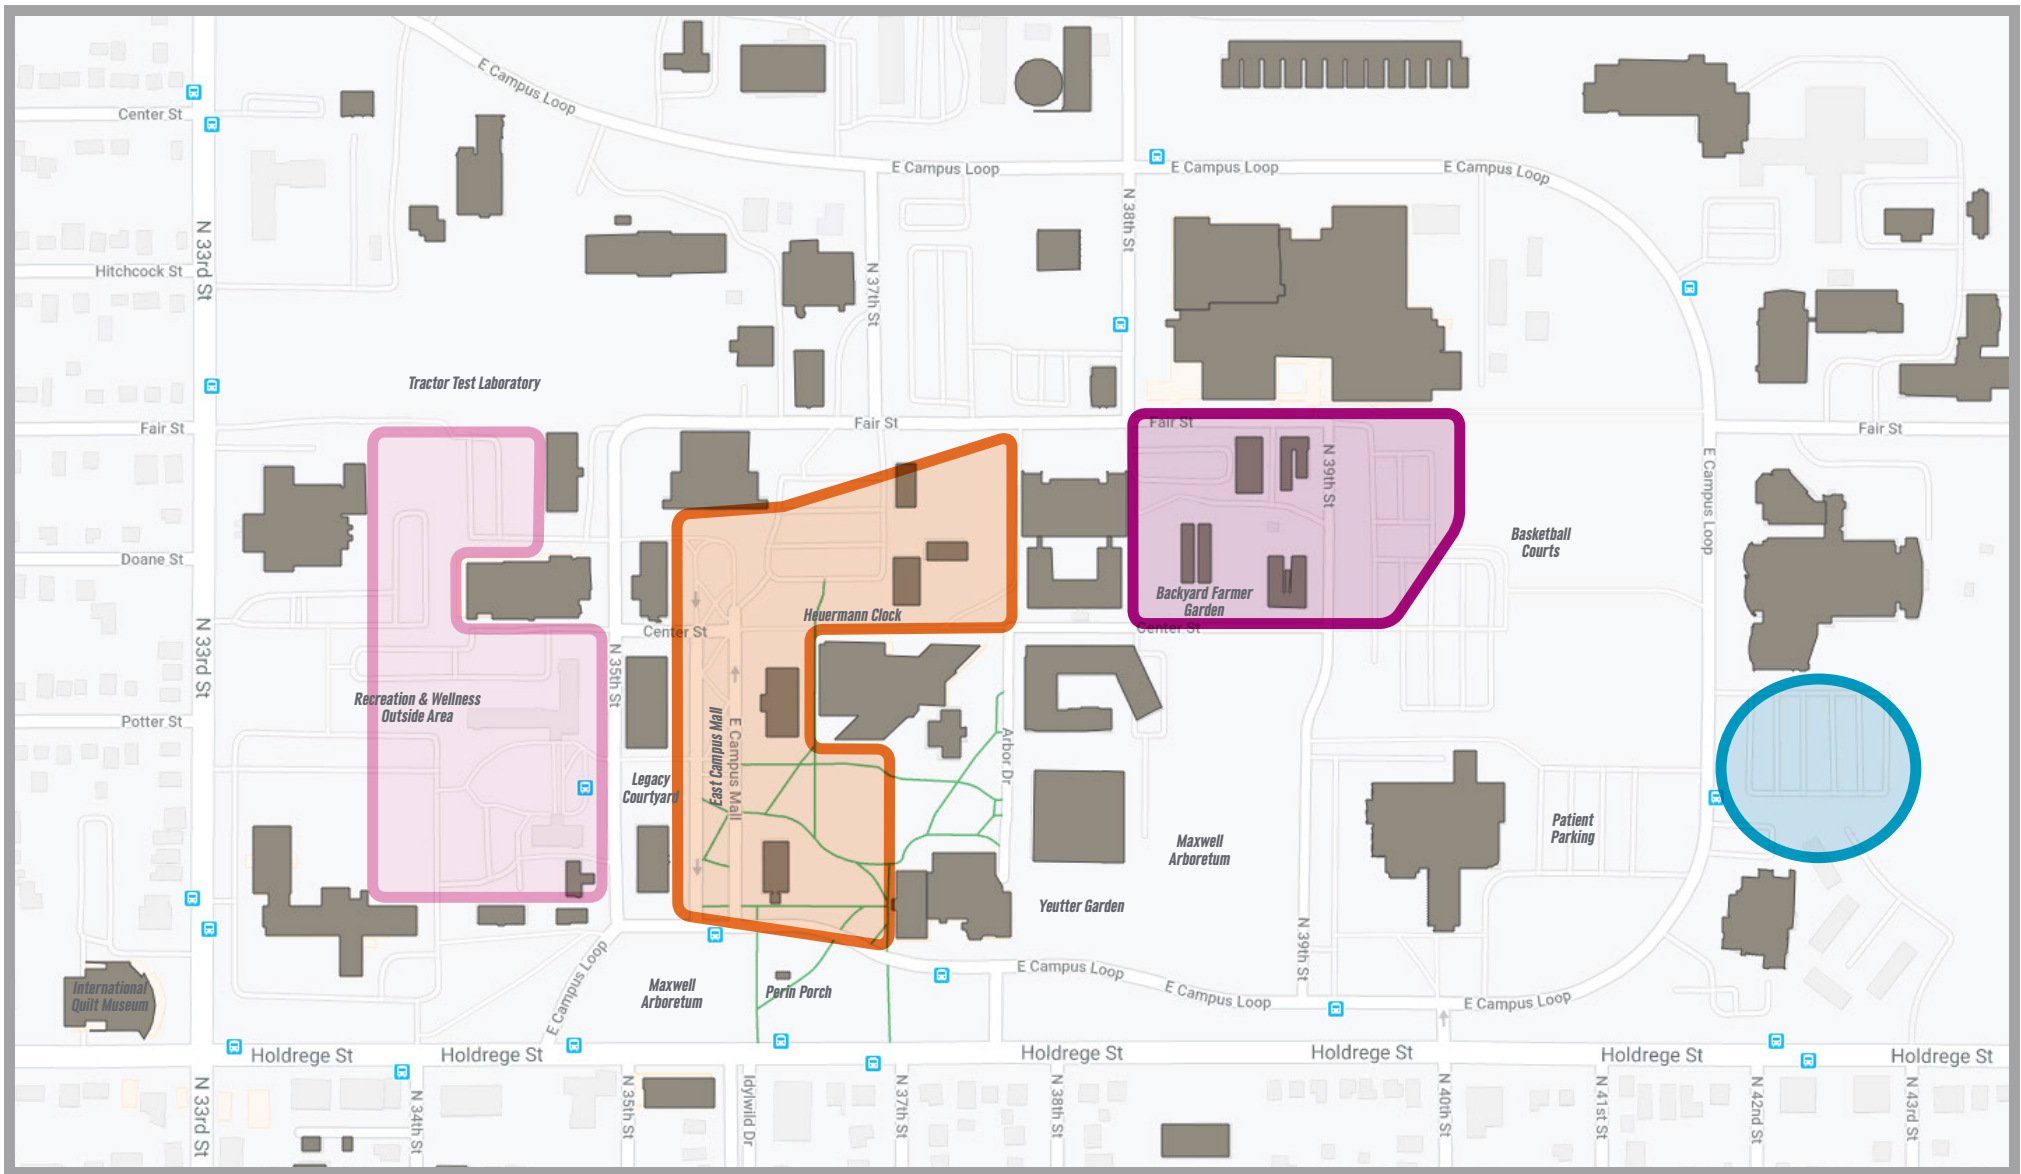

CITY CAMPUS

WIFI SPILLOVER

- COMMONS & GARDENS
- DELTA GAMMA
- HEALTH CENTER
- BEADLE & VINE

While campus buildings may not be open during this time of remote learning operations, the outdoor spaces highlighted in this map have WiFi coverage. Parking lots within the highlighted map areas would allow those using WiFi access on campus to do so inside a personal vehicle.

EAST CAMPUS

WiFi SPILLOVER

- COURTS & LOTS
- MALL & CLOCK
- GARDEN & GREENHOUSES
- LAW LOT

While campus buildings may not be open during this time of remote learning operations, the outdoor spaces highlighted in this map have WiFi coverage. Parking lots within the highlighted map areas would allow those using WiFi access on campus to do so inside a personal vehicle.